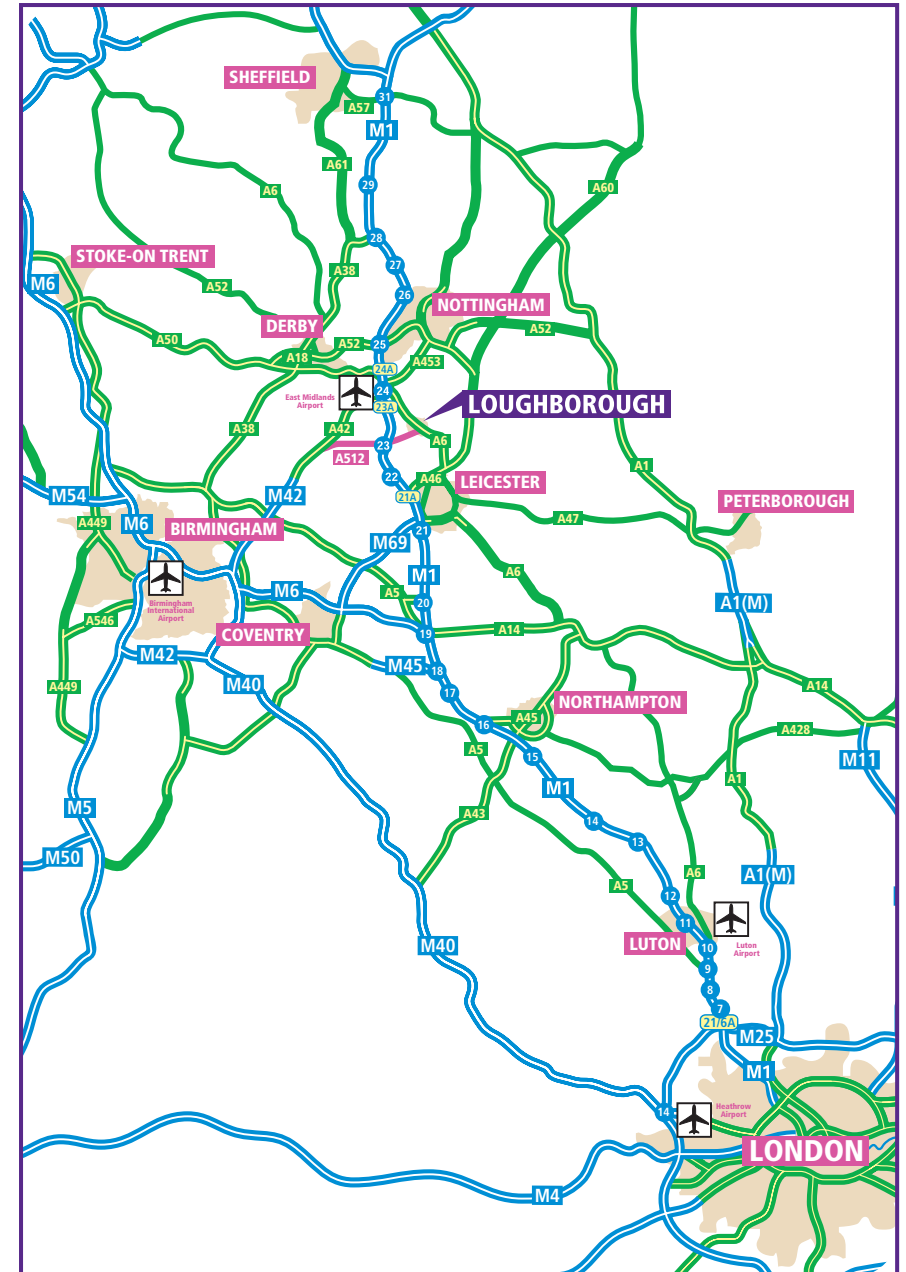

The Link Hotel

Leave at junction 23 of the M1 taking the A512 Ashby Road to Loughborough. Continue on the A512 past the BP garage on your right, going through the two sets of traffic lights. Take a left turn onto the slip road to reach The Link Hotel entrance.

M1 Junction 23
1 mile

East Midlands Airport
8 miles

Loughborough Midland Mainline Station
1 mile

street map

For imago at Holywell Park & imago at Burleigh Court use West Entrance.

By Air

The University is just 8 miles from East Midlands Airport (www.eastmidlandsairport.com) and convenient for Birmingham International Airport (www.bhx.co.uk) via the M4.

By Rail

Regular main line services operate from London St Pancras, which is a 90 minute journey, then approximately a 10 minute taxi ride from Loughborough Station. www.midlandmainline.com

By Bus

The popular University Shuttle bus, operated by Kinchbus, travels between the University and Loughborough's train station daily. Kinchbus also operates an evening service from the University to town and back from 6pm until 9pm each Monday to Friday evening during term time.

The bus route timetable can be found at www.trentbuses.co.uk/timetables or telephone 01509 816161 for a copy of the timetable.

By Road

The University is situated to the west of Loughborough town centre close to the M1 (Junction 23) and the A6. The University is then conveniently signposted from either of these main routes.