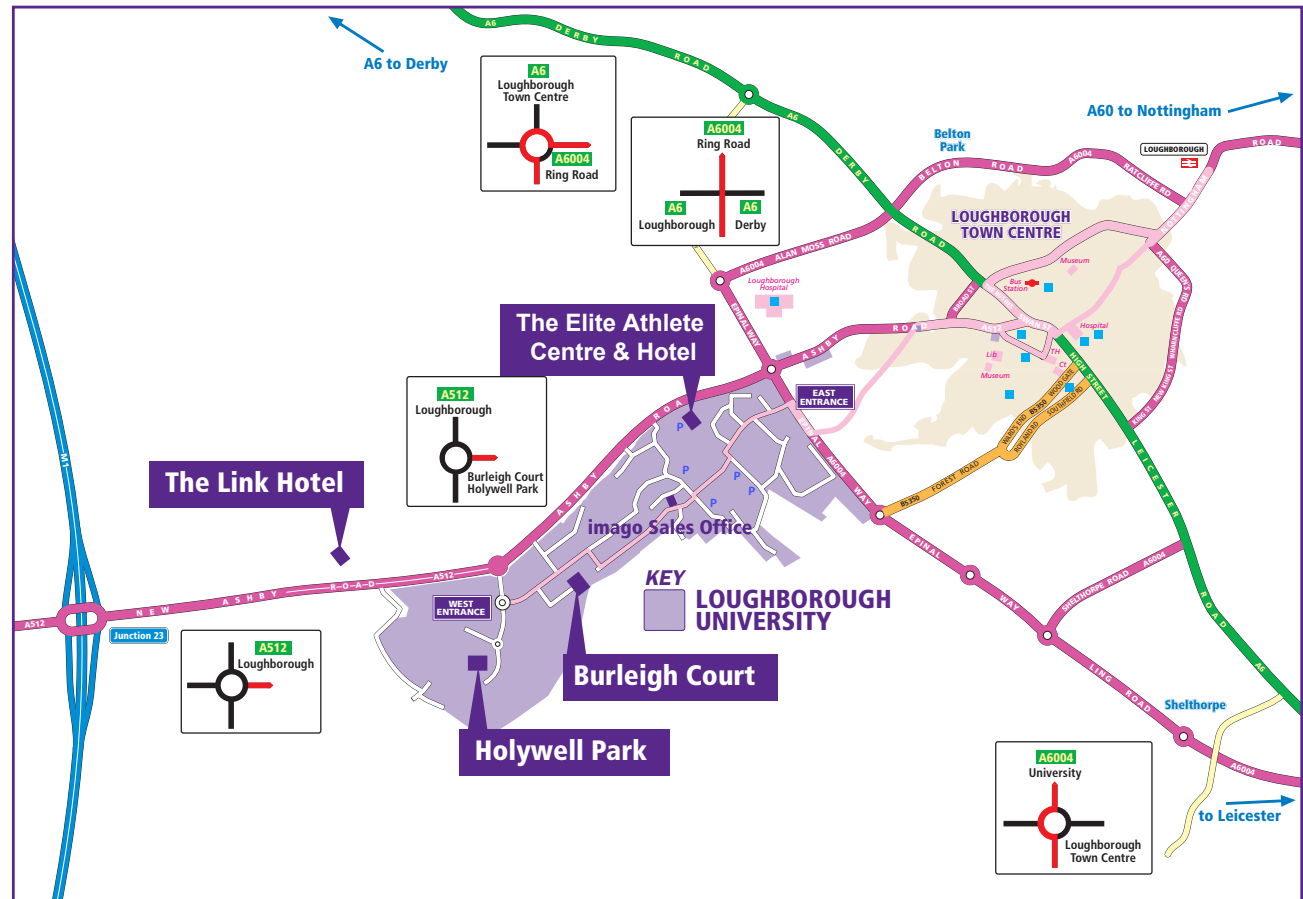

On Arrival

Security barriers are in operation at each entrance to the campus. Visitors are asked to report to one of the gatehouses where staff will issue a pass and direct you to your destination.